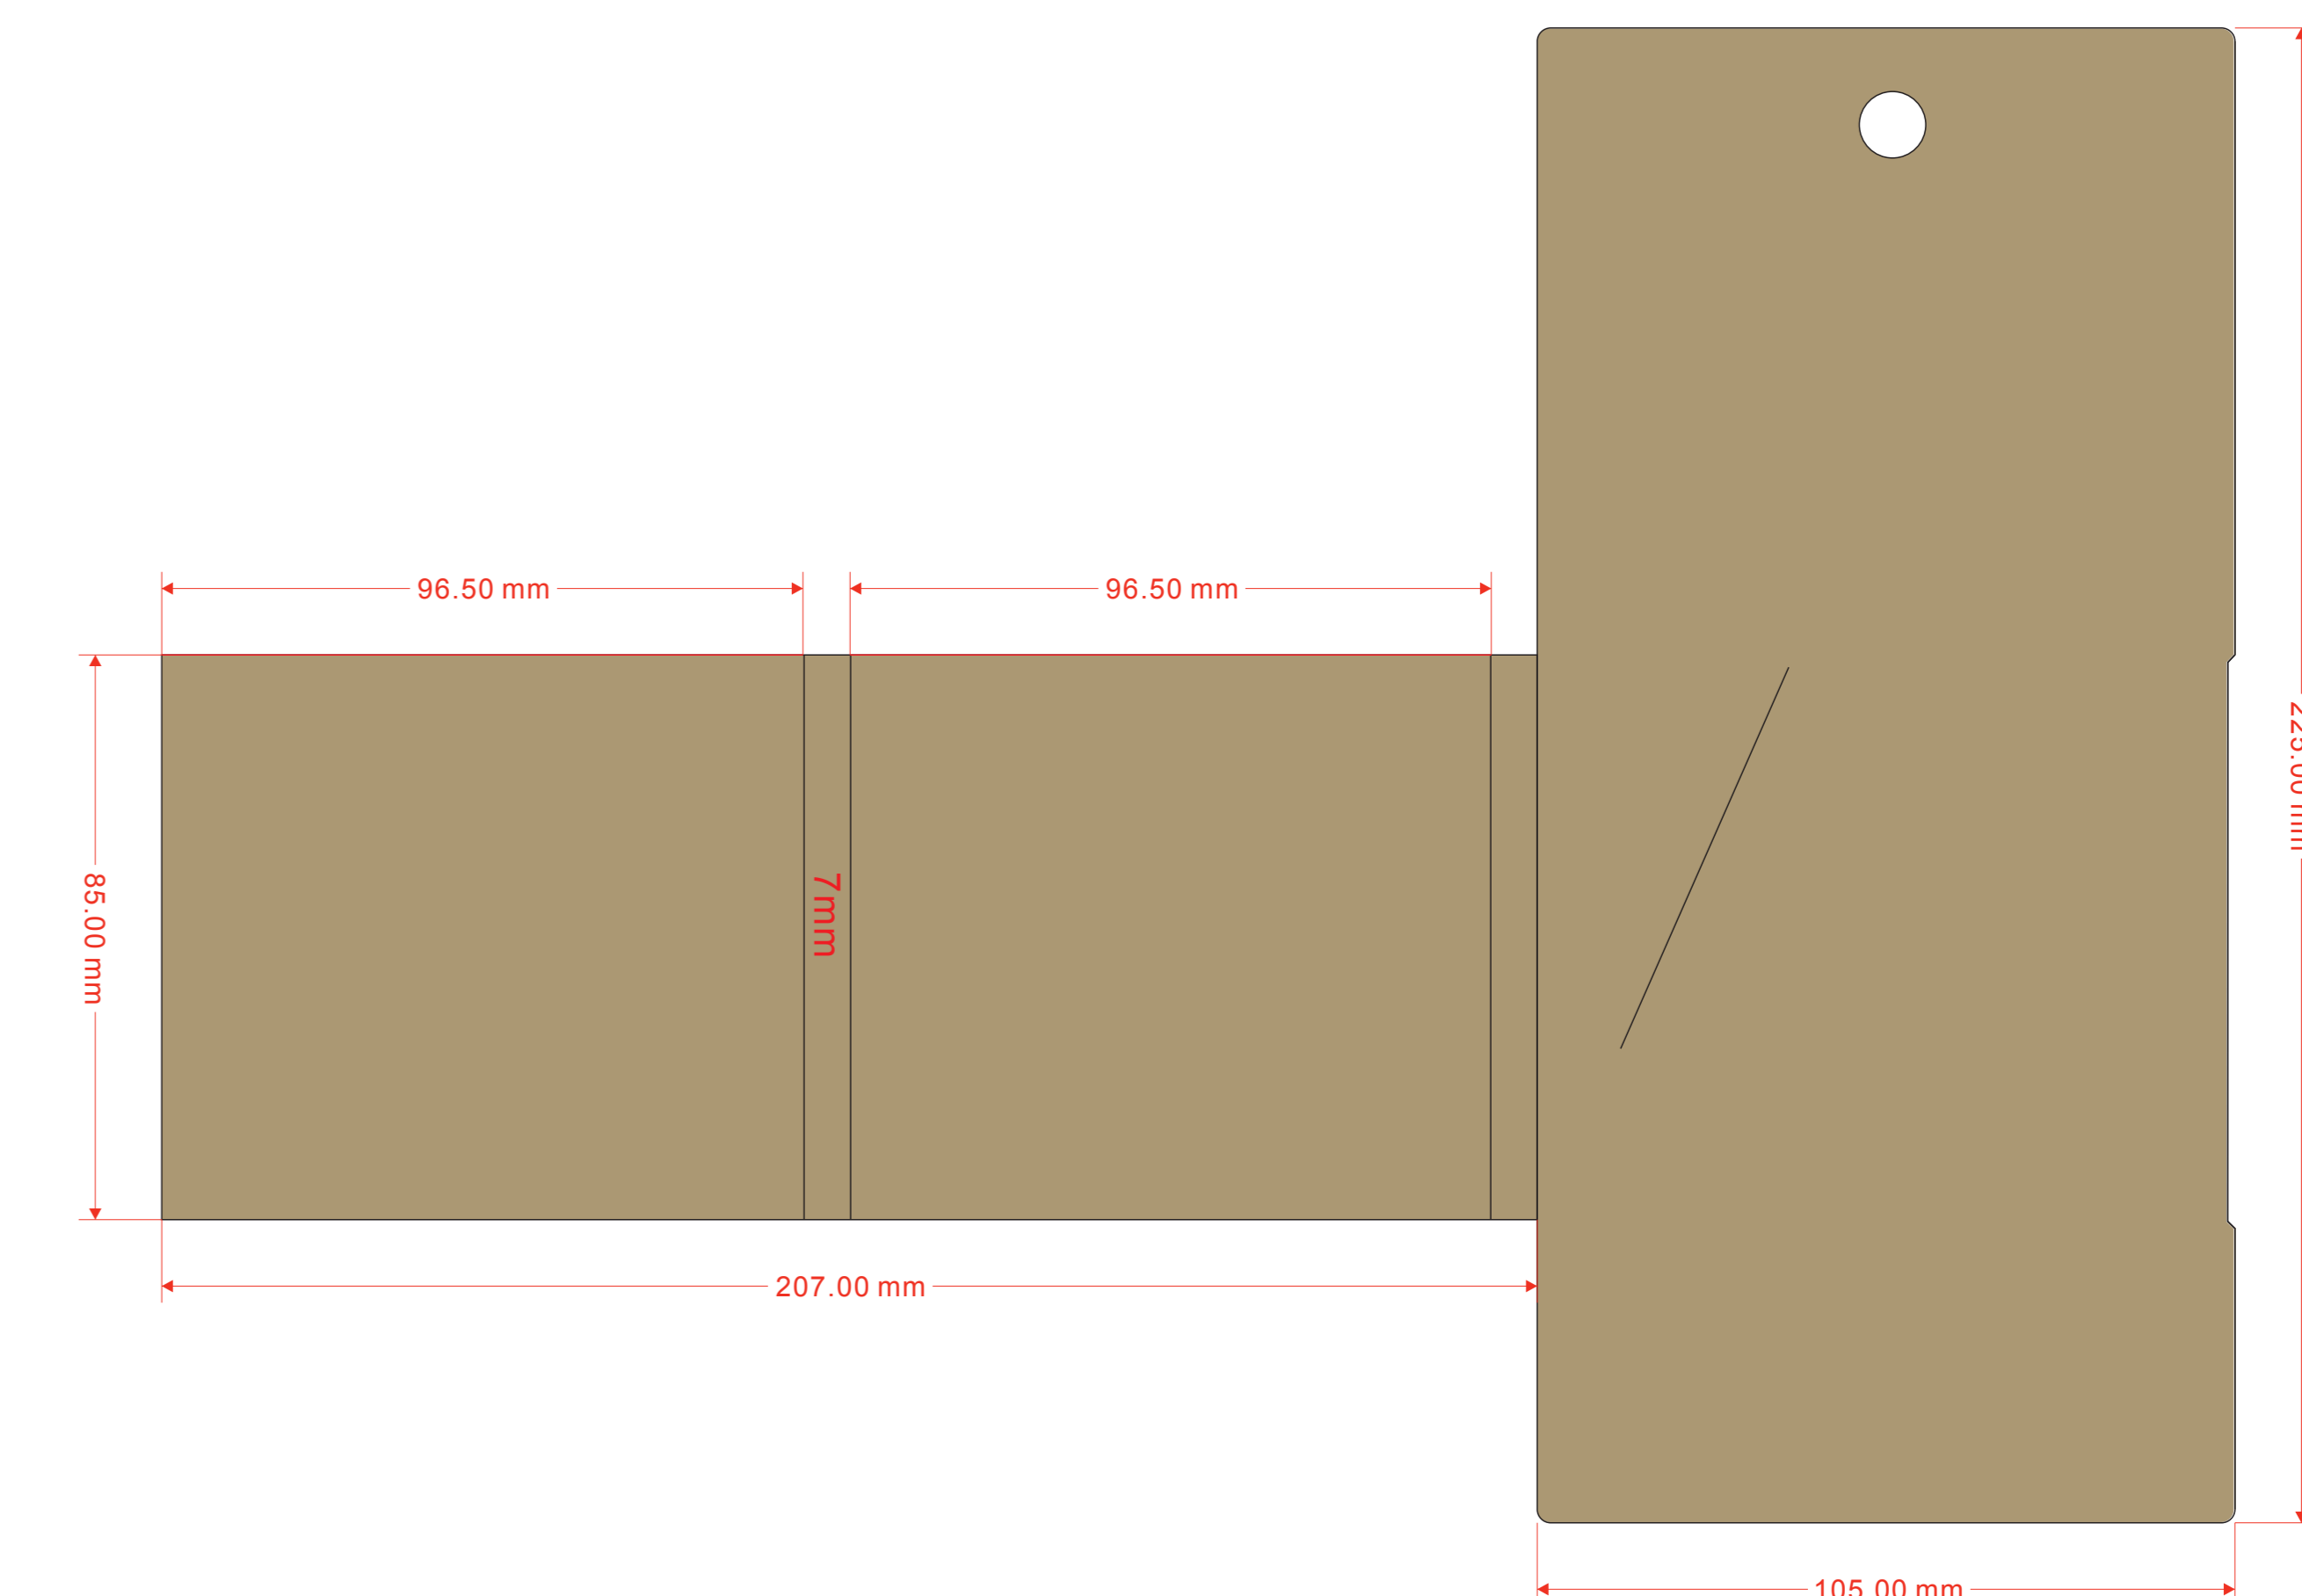

# Approval Proof

550 mm

550 mm

## Paper Sleeve

### Product Colour

White

### Logo Size

**Cotton Bandana**  
**550 mm \* 550 mm**  
**Branding Method: Full Color Print**